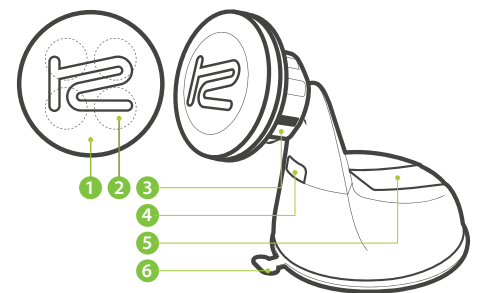

SmartGrip

Universal mount for smartphones

1 year limited warranty

mobile accessories

The easiest mounting system ever for your dashboard, windshield or desktop

The Klip Xtreme universal car mount makes use of your car's dashboard or windshield as a perfect place for your mobile phone to ride even when in a case. It is designed to keep your device always accessible for navigation, hands-free calling, listening to music and easy viewing from any angle. The mount's magnetic technology is not only safe, but powerful enough to securely hold your smartphone in place, regardless of road vibrations or impacts.

This easy to attach mount can be rotated for comfortable use by either the driver or passenger. What's more, the phone can be taken on and off its magnetic holder with one hand in a split second, making your driving not only safer, but enjoyable again.

Specifications

• Mount type	Round phone mount with suction cup, and pan and tilt motion
• Mounting area	Dashboard, windshield, flat surfaces
• Max weight supported	7oz
• Dimensions	2.5x2.5x3.7in
• Weight	4.3oz
• Color	Black
• Warranty	One year

- 1 • Rubber base
- 2 • Four extra-strong, built-in magnets
- 3 • Adjustable wheel
- 4 • Detachable head
- 5 • Release tab
- 6 • Suction pad